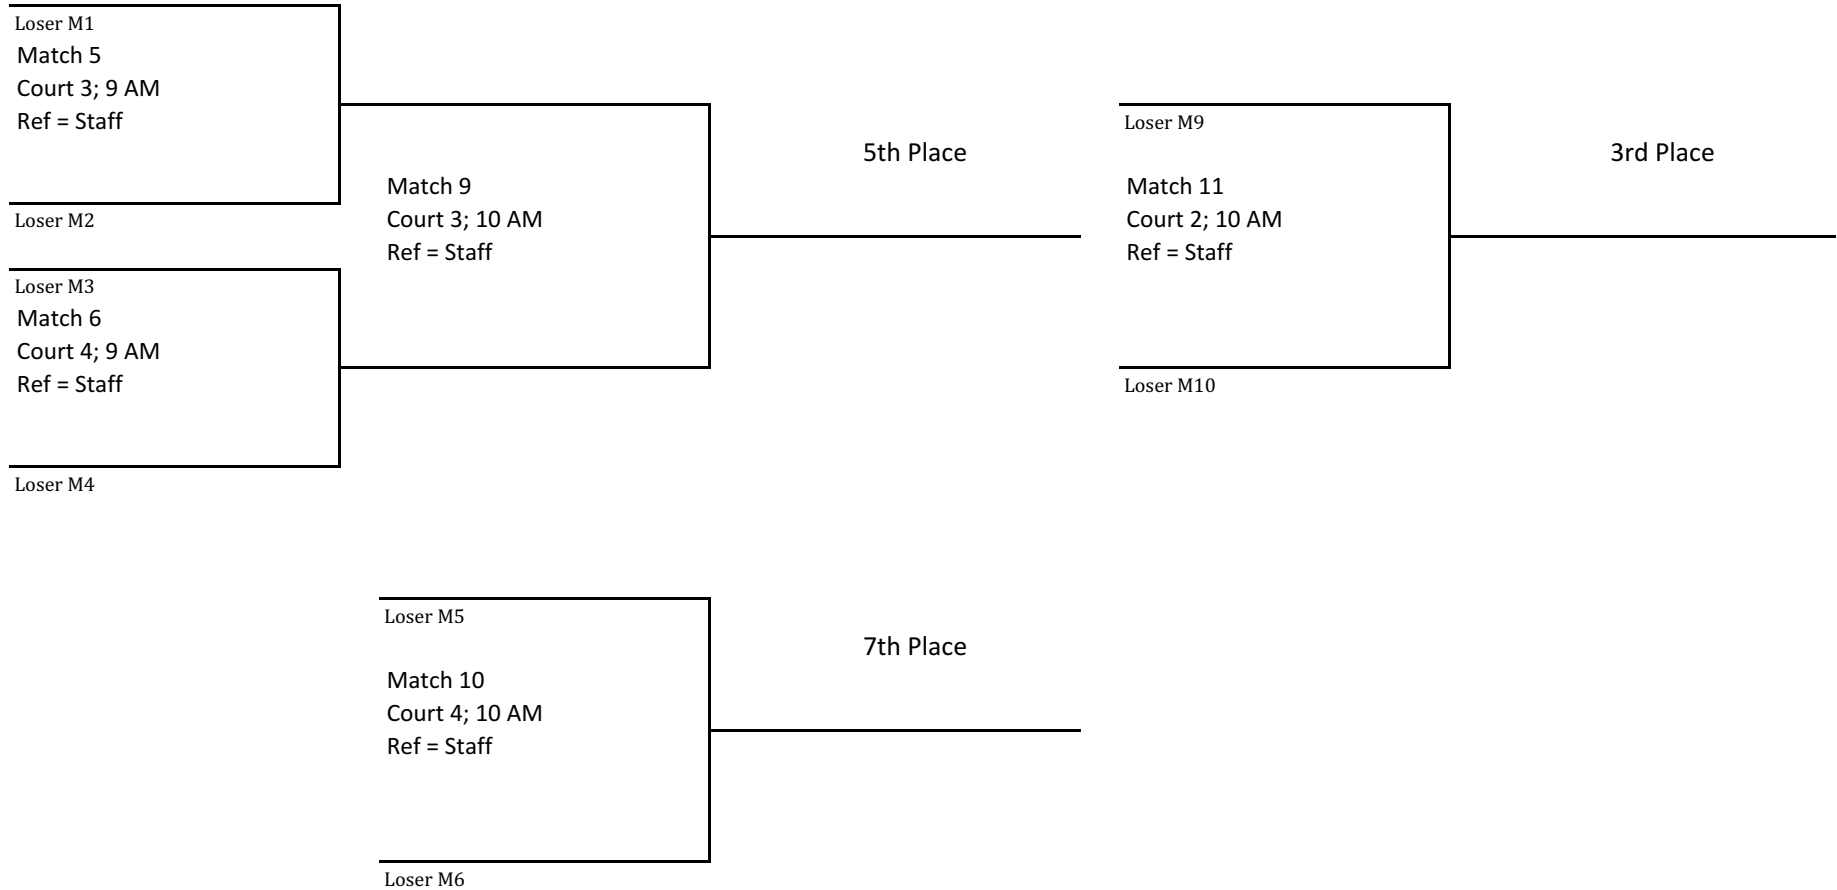

Site
Kekahaupi'o

Date
January 16, 2017

Division
PL Division Qual Bracket

results posted at:

aloharegionpowerleague.weebly.com