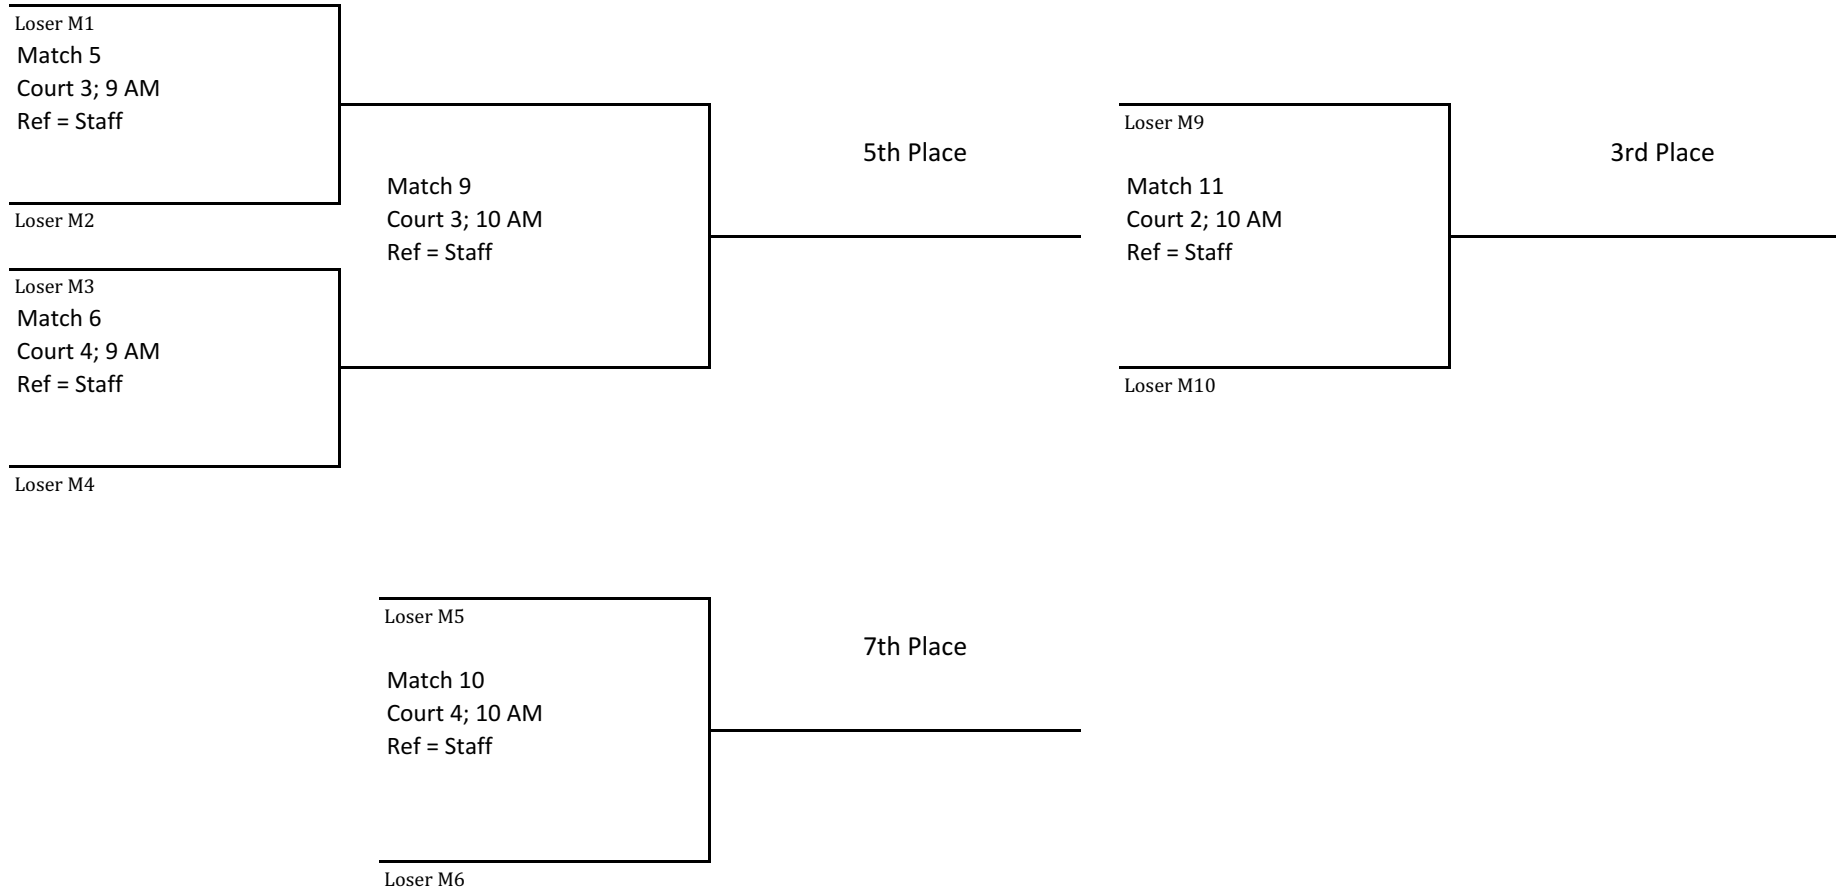

Site
Kekahaupi'o

Date
January 16, 2017

Division
PL Division Qual Bracket

results posted at:

aloharegionpowerleague.weebly.com