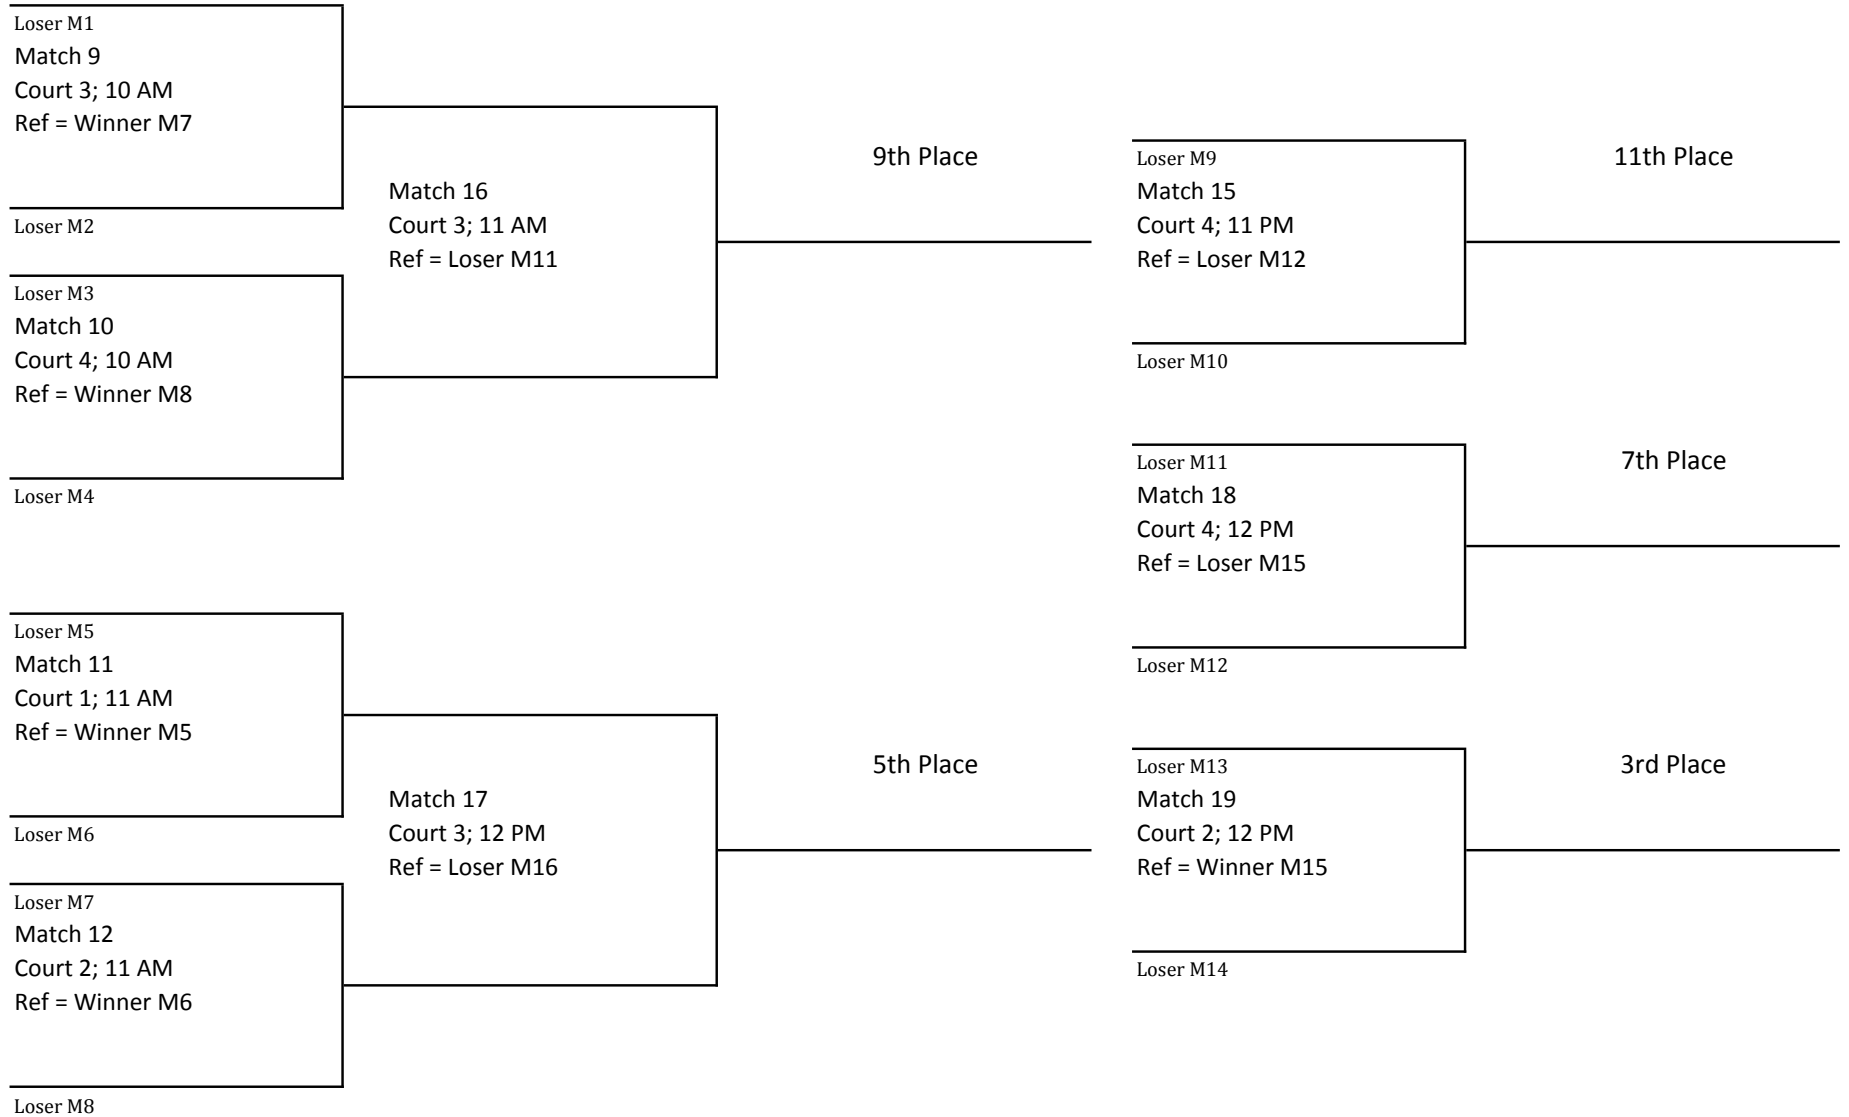

Site
Kekuhaupi'o

Date
January 18, 2015

Division
PL Division Qual Bracket

results posted at:

aloharegionpowerleague.weebly.com

Site: Kamehameha

Date: January 18, 2015

Division: Q Day 3

Pool: AA (8am)

Court: 5&6

AA	Team Name (incl. code)	Matches Won	Matches Lost	Sets Won	Sets Lost	Match %	Set %	Points	Finish
1	Piko Keauhou 16s	0	0	0	0	-	-	-	
2	Lanikai AC 17s	0	0	0	0	-	-	-	
3	Jammers 18s	0	0	0	0	-	-	-	
4	Maunalani-Third Degree 16s	0	0	0	0	-	-	-	
5	Ka Ulukoa 15-Black	0	0	0	0	-	-	-	

AA	Round 1		Round 2		Round 3	
	Court 5	Court 6	Court 5	Court 6	Court 5	Court 6
	Match 1 1 vs 4 5 Ref	Match 2 2 vs 3 5 Ref	Match 3 1 vs 3 2 Ref	Match 4 4 vs 5 2 Ref	Match 5 3 vs 5 4 Ref	Match 6 1 vs 2 4 Ref
Set 1						
Set 2						
Set 3						

AA	Round 4		Round 5	
	Court 5	Court 6	Court 5	Court 6
	Match 7 2 vs 5 1 Ref	Match 8 3 vs 4 1 Ref	Match 9 2 vs 4 3 Ref	Match 10 1 vs 5 3 Ref
Set 1				
Set 2				
Set 3				

Format: 4 courts, 20 teams, 40 matches; 4 pools of 5 teams
Warm-up - 2 shared, 4 serving, 4 receiving
Best of 3 sets wins the match
Non-Deciding Sets: First to 25 <> Win by 2 <> No cap <> 2 timeouts (30 sec)
Deciding Set: First to 15 <> Change at 8 <> Win by 2 <> No cap <> 2 timeouts (30 sec)

Seeding: 8am Start - Pool AA (Keawe courts 5 & 6)
1pm Start - Pool BB (Kekuhaupi'o courts 1 & 4) Pool CC (Kekuhaupi'o courts 2 & 3) Pool DD (Keawe - Courts 5 & 6)

Tie-Breaking: This is a pool play format and only pool play, ties will not be decided by playing a set.
1. If 2 teams from the same pool are tied, their head to head match determines their order of finish.
2. If 3 teams from the same pool are tied after match and set % and point differential have been calculated, a coin flip will determine their order of finish.

Finish: 1st place - Qualify for PL#1- (2/22 - 3rd Division - Kekuhaupi'o gym)
2nd, 3rd, 4th and 5th place teams - Power League Qualification Brackets (1/19 - 12:30pm start - Kekuhaupi'o)