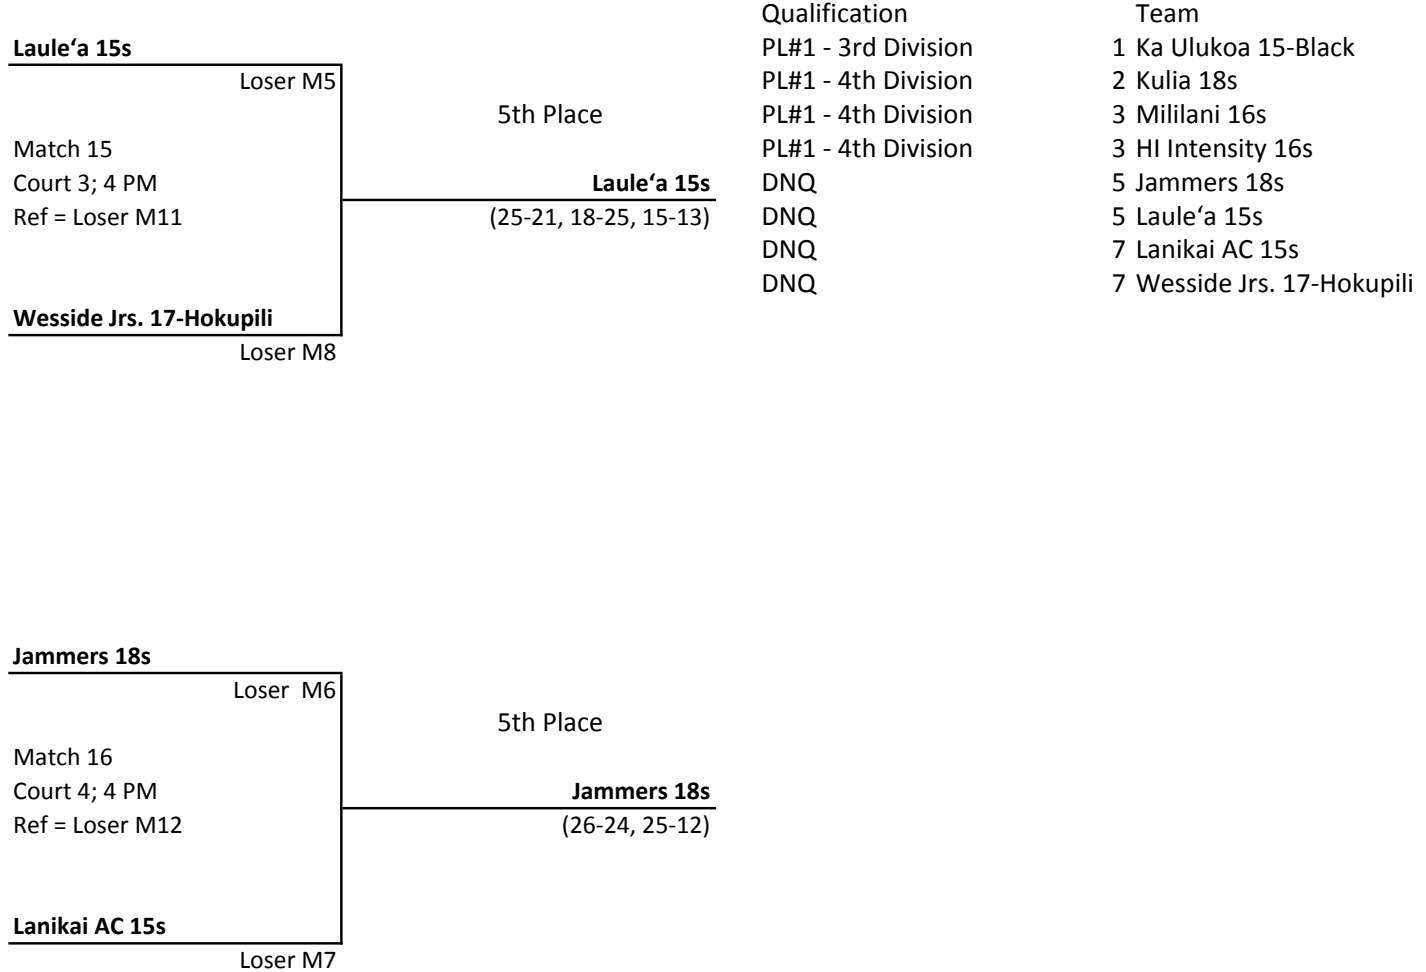

Site
Kekuhaupi'o

Date
January 19, 2015

Division
PL Qualification B

results posted at:

aloharegionpowerleague.weebly.com