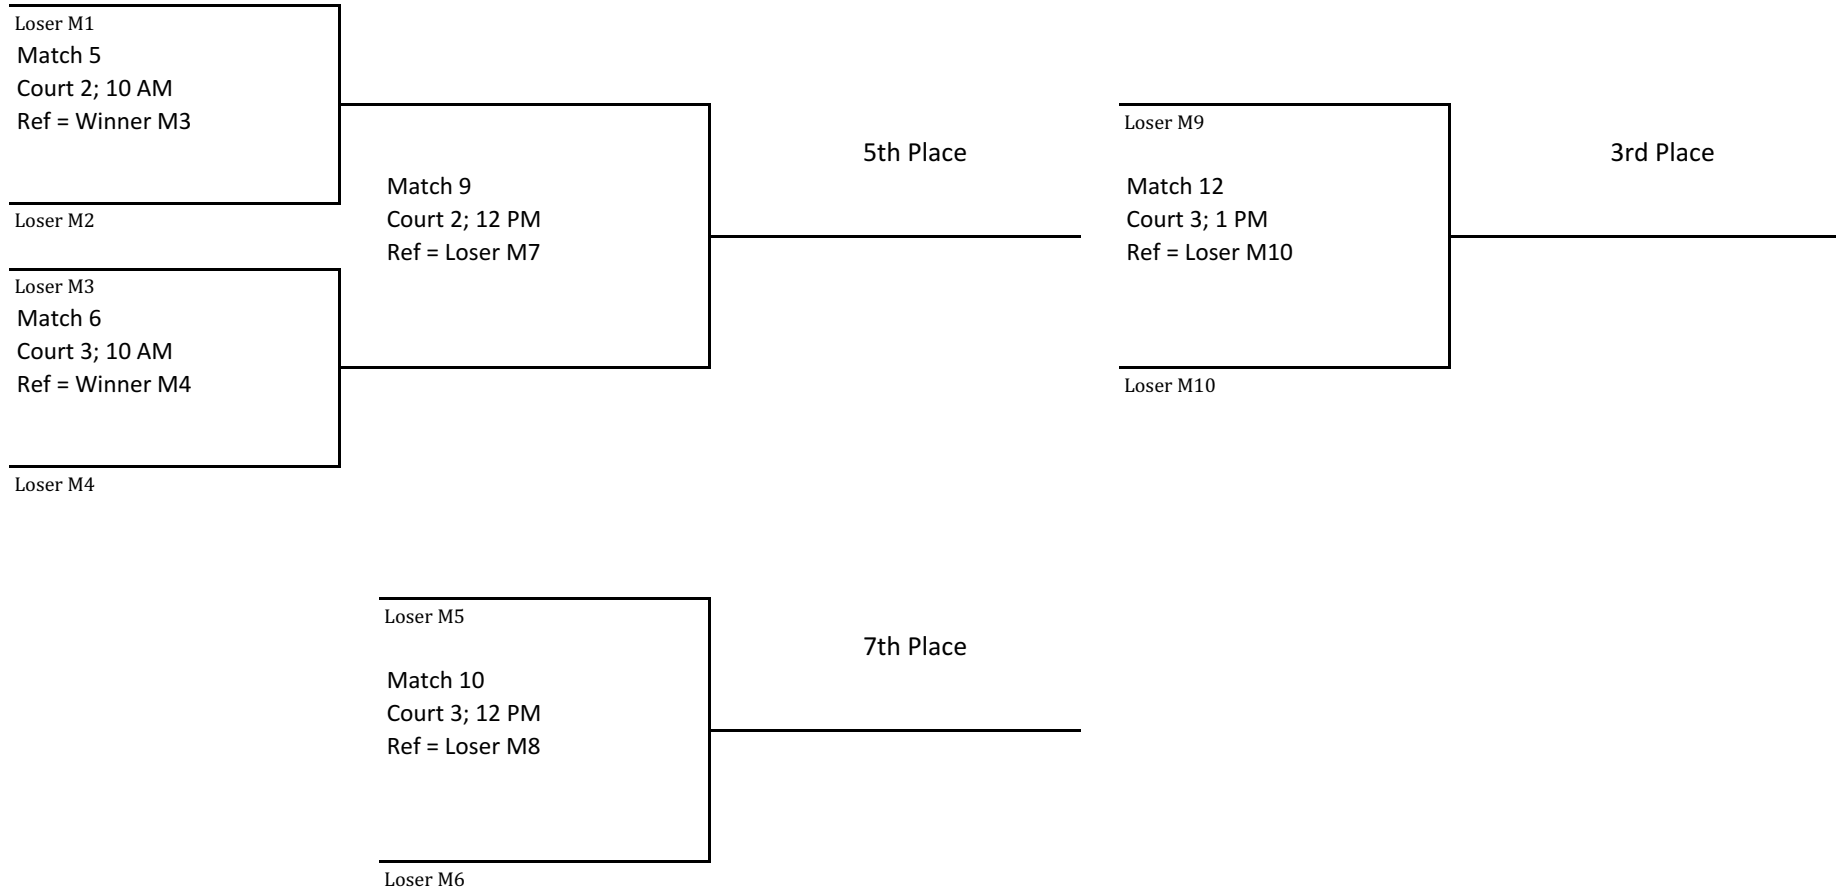

Site
Kekahaupi'o

Date
January 29, 2017

Division
PL Division Qual Bracket B

results posted at:

aloharegionpowerleague.weebly.com