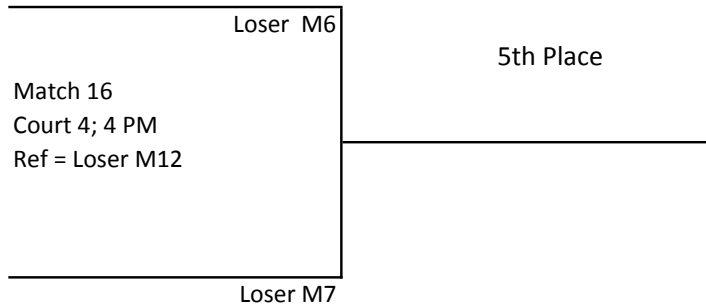

Site
Kekuhaupi'o

Date
January 19, 2015

Division
PL Qualification B

results posted at:

aloharegionpowerleague.weebly.com