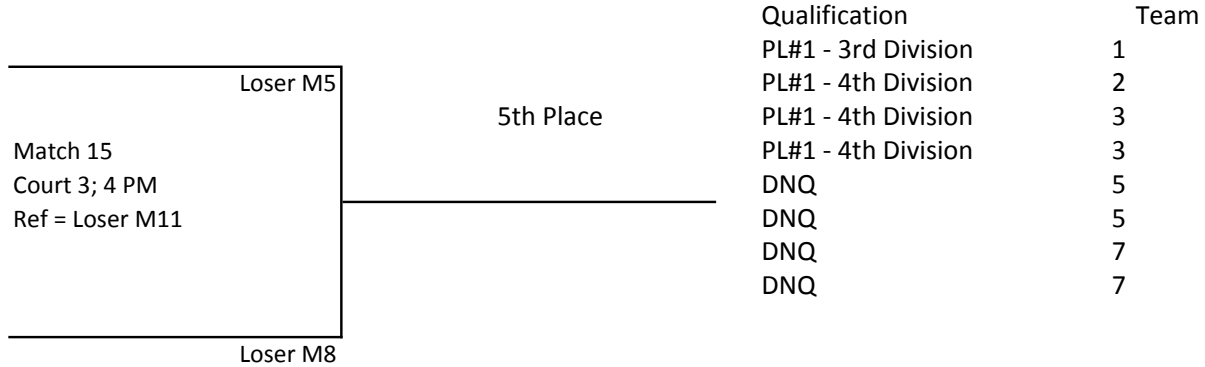

Site
Kekuhaupi'o

Date
January 19, 2015

Division
PL Qualification B

results posted at:

aloharegionpowerleague.weebly.com